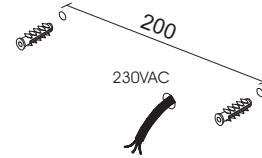

ORIGIN SF RT 13 (13W)

Installation Manual

Attention

Before any maintenance switch off the main power.

1

2

3

4

Make sure that the body of the luminaire is locked properly with the base before tightening the screw

5