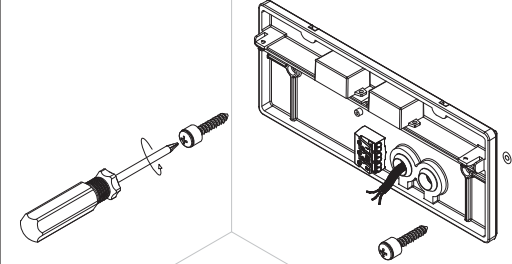

ORIGIN SF RT 13 (13W)

Installation Manual

Attention

Before any maintenance switch off the main power.

1

2

3

4

Make sure that the body of the luminaire is locked properly with the base before tightening the screw

5