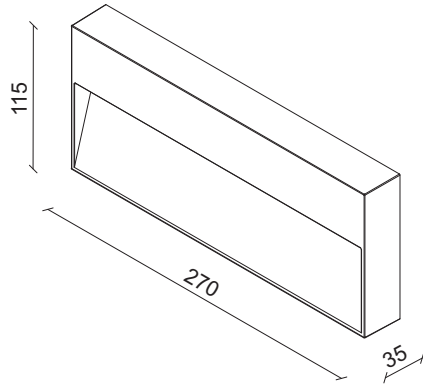

ORIGIN SF RT 13 (13W)

Installation Manual

Attention

Before any maintenance switch off the main power.

1

2

3

4