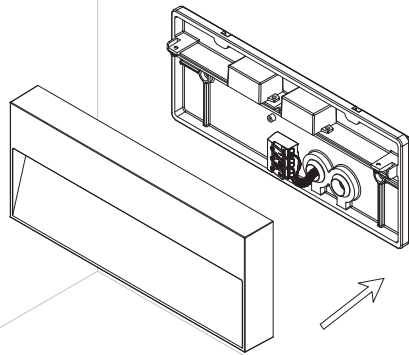

ORIGIN SF RT 13 (13W)

Installation Manual

Attention

Before any maintenance switch off the main power.

1

2

3

4

Make sure that the body of the luminaire is locked properly with the base before tightening the screw

5